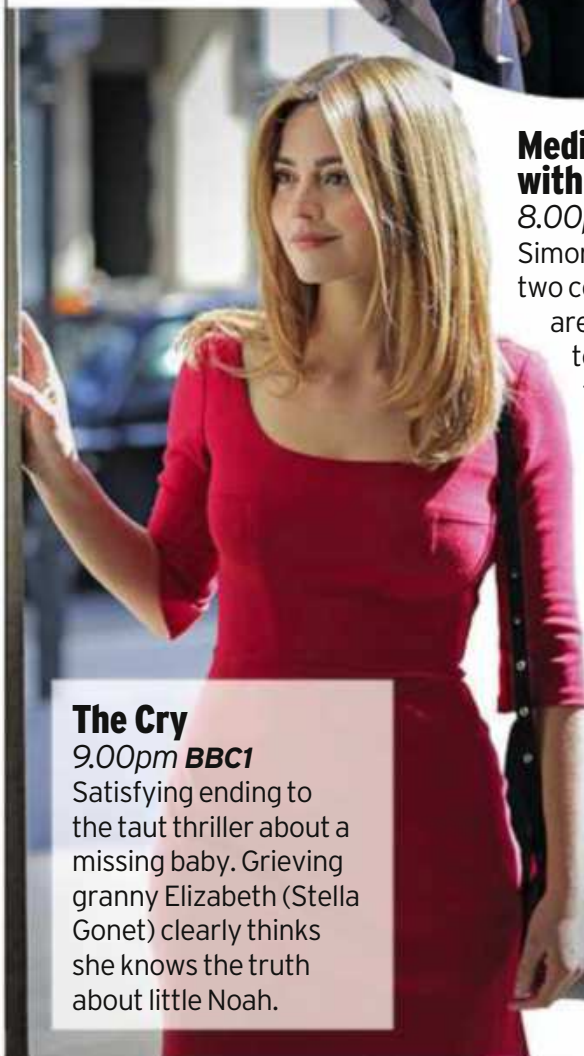

Butterfly

9.00pm **ITV**
Max’s family tears itself apart over his determination to be a girl called Maxine. And there is off-hand cruelty everywhere...

The Cry

9.00pm **BBC1**
Satisfying ending to the taut thriller about a missing baby. Grieving granny Elizabeth (Stella Gonet) clearly thinks she knows the truth about little Noah.

SUNDAY starts p72 ▶

Radio

Archive on 4: Witnessing the Worst

8.00pm **Radio 4**
Lyse Doucet tells the story of women war reporters, and the impact the work had on them. Read our interview with her on page 122.