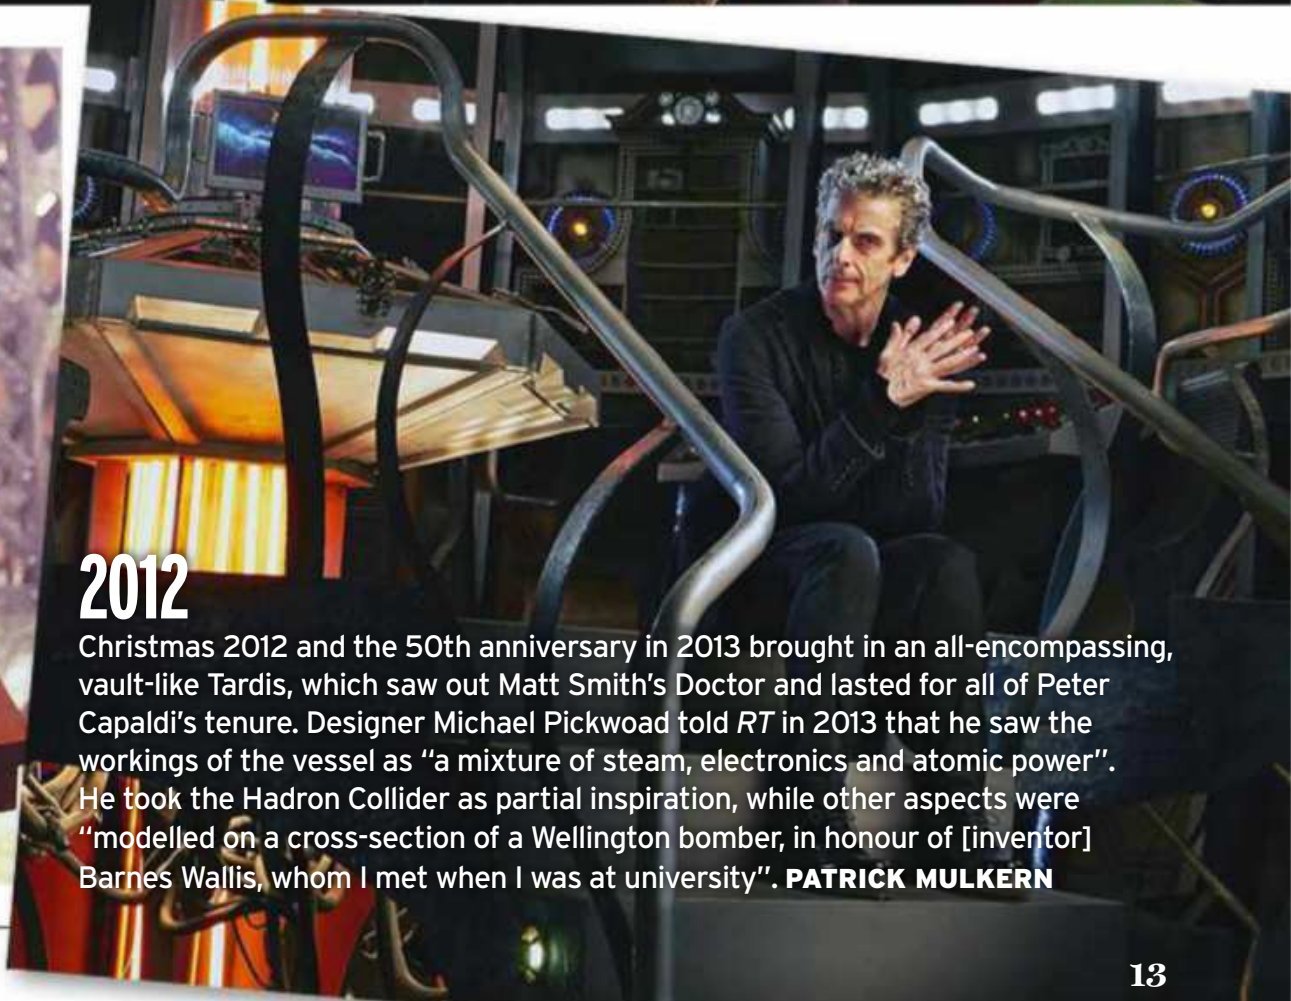

2012

Christmas 2012 and the 50th anniversary in 2013 brought in an all-encompassing, vault-like TARDIS, which saw out Matt Smith’s Doctor and lasted for all of Peter Capaldi’s tenure. Designer Michael Pickwoad told *RT* in 2013 that he saw the workings of the vessel as “a mixture of steam, electronics and atomic power”. He took the Hadron Collider as partial inspiration, while other aspects were “modelled on a cross-section of a Wellington bomber, in honour of [inventor] Barnes Wallis, whom I met when I was at university”. **PATRICK MULKERN**