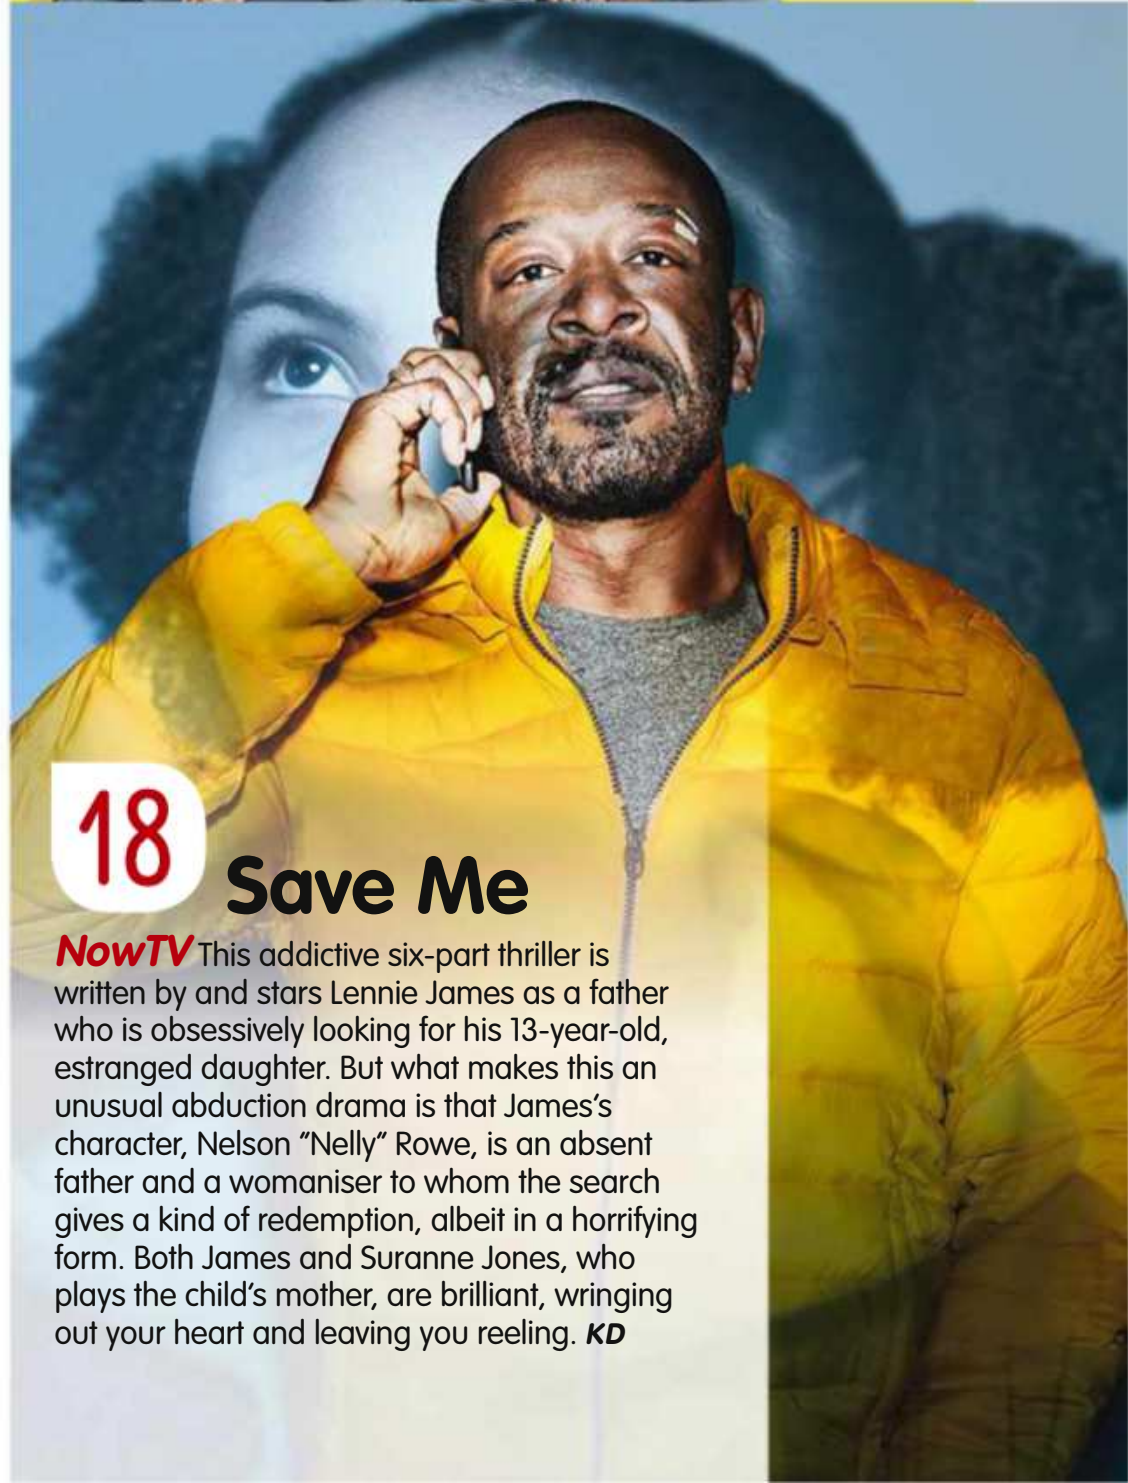

20

This Country

iPlayer SEASON 1-2 PLUS

SPECIAL AVAILABLE This BBC3 comedy has already won over a legion of fans obsessed with the lives of ne'er-do-well cousins Kerry and Kurtan Mucklowe, who spend their days kicking around their Cotswold village and failing to stay out of trouble. Steam fairs and scarecrow festivals provide the backdrop to this multiple Bafta-winning mockumentary, written by and starring siblings Daisy May Cooper and Charlie Cooper. A comment on rural deprivation and the lack of opportunities facing young people today? Maybe. But far more importantly, it's just funny. **FT**