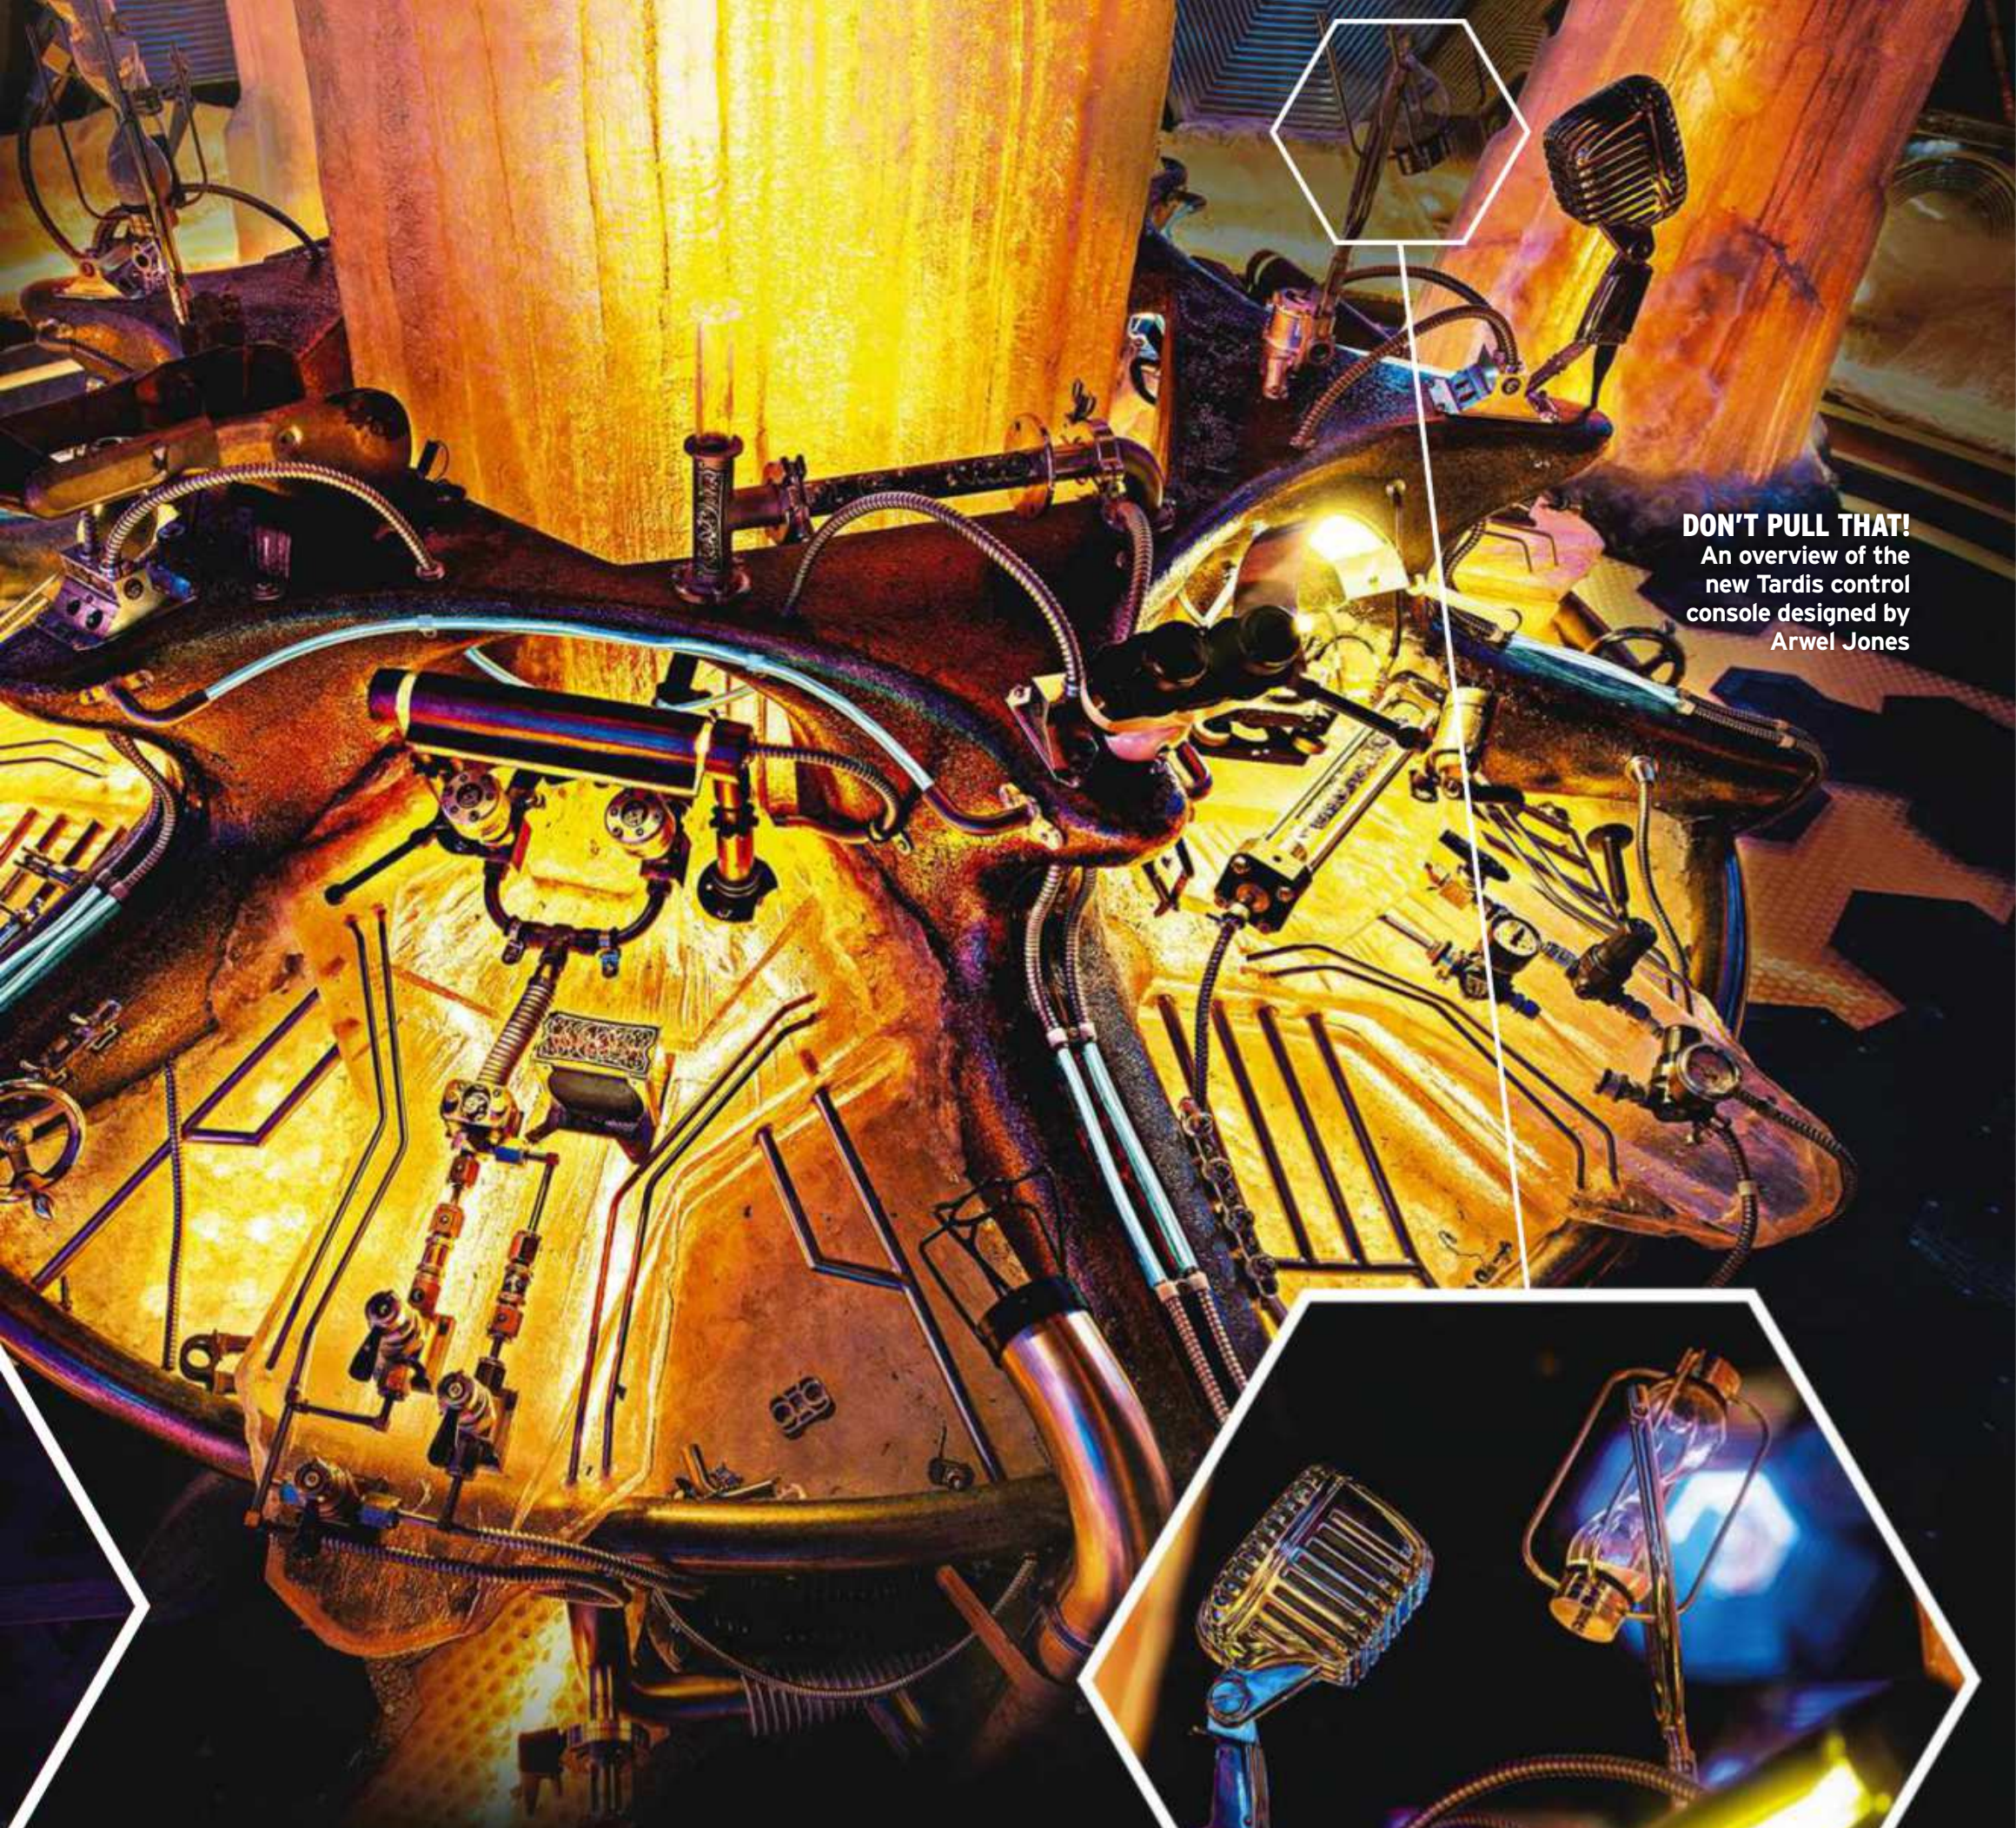

DON'T PULL THAT!
An overview of the new TARDIS control console designed by Arwel Jones